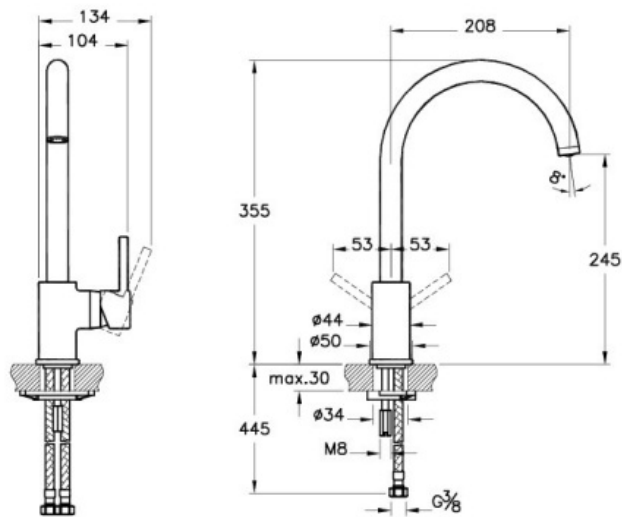

Description	Minimax S Sink Mixer
Code	A42091EXP
Installation Type	Standard
Product Properties	Energy Saving
Blue Life	Yes
Working Pressure	0,5-10 Bar (Recommended 3-5 Bar)
EPD	Yes
Coating	Chrome
Cartridge	35 mm Cartridge Flow and Temperature Adjustable
Aerator	Cache Honeycomb Aerator
Colour	Chrome